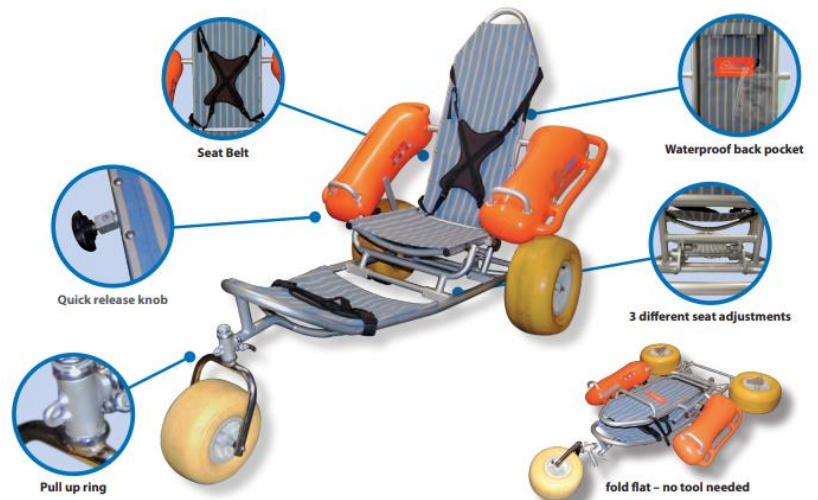

Adaptable & high quality wheelchair

- > **Easy mobility** through sand and other rough surfaces
- > **Safety harness**

- > **Rubber pneumatic** tires absorb the shock and discomfort caused by rugged terrain

- > **Maximum stability** with floating armrests and floating tires

- > **Handles integrated** into the armrests provide support
- > **Transportation and storage are convenient**

Quick installation & low maintenance

QUICK INSTALLATION

Assembly and disassembly of Mobi-chair™ without material and in 10 minutes maximum.

Completely foldable, Mobi-chair™ is easily transportable and fits perfectly in the trunk of a car.

EASY MAINTENANCE

Once a week, lubricate all connecting rods and safety screws.

After each use, rinse Mobi-chair® with fresh water to avoid corrosion and store it in a clean, dry place.

Multiple applications

SAND

OCEANS & SEAS